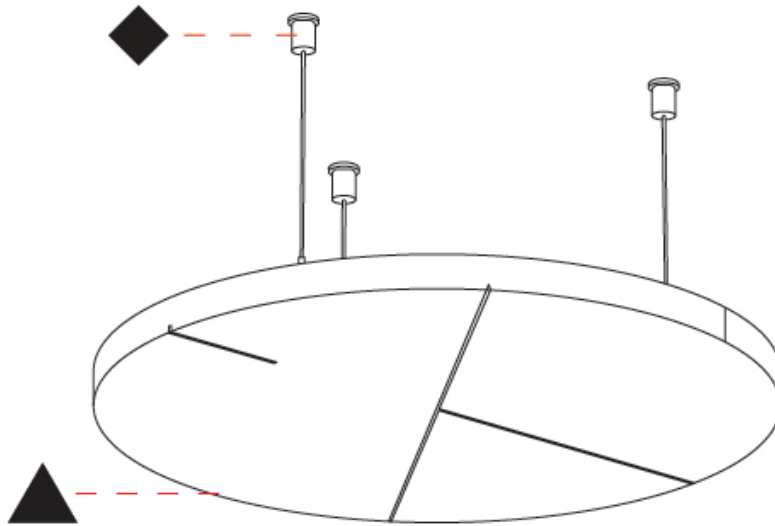

GLORIOUS ACOUSTIC PANEL SUSPENSION

A300700-

PROJECT _____

TYPE _____

SPECIFIER _____

QUANTITY _____

DATE _____

A