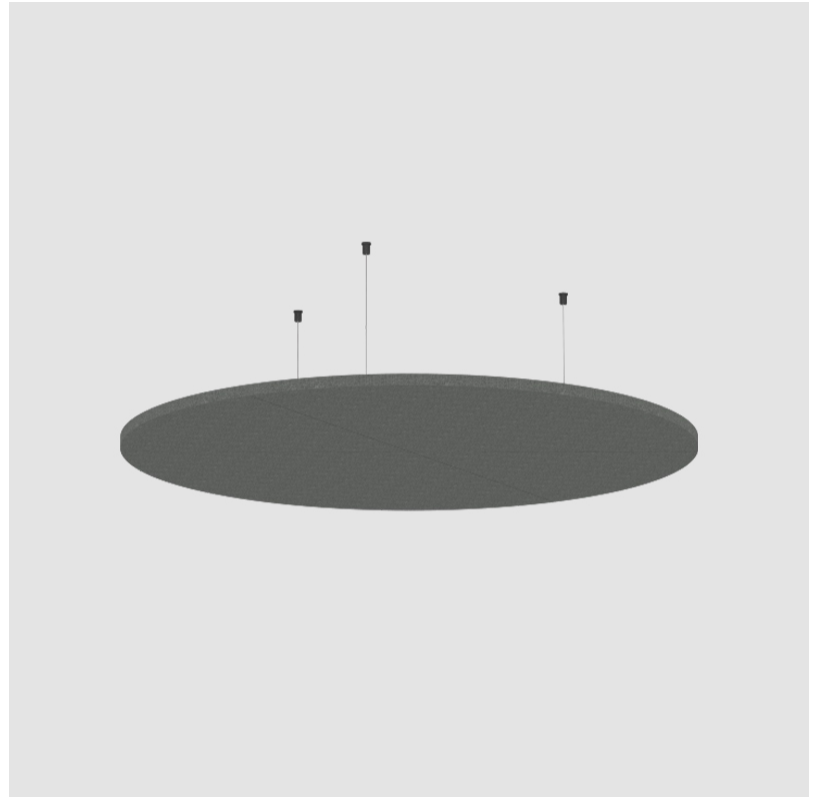

PROJECT	_____
TYPE	_____
SPECIFIER	_____
QUANTITY	_____
DATE	_____

GLORIOUS ACOUSTIC PANEL SUSPENSION

A300703-

base number	_____	-	_____	-	_____
	Finishes (Diamond)	Acoustic Options	Cable Length		

1. To build a product code in our configurator select the specify button on the base model # product page
2. To build a manual product code on this datasheet choose from the options listed below in blue font and add the suffix to the base model #

GENERAL

Series: Glorious Acoustic Panel _____
Partner: Prolicht _____
Division: Architectural _____
Installation: Suspension _____
Product Type: Acoustic _____
Mounting Location: Ceiling _____

PHYSICAL

Shape: Round _____
Diameter (mm): 1246 _____
Diameter (in): 49 1/8 _____
Height (mm): 24 _____
Height (in): 15/16 _____
Holder Finish: SSR / BKV / CWI / CRY / HAB / LAG / UFT / ITA / RUA / RUR / MIC / FTG / MYG / TWT / LOD / PUS / FRO / FUP / KIA / POP / BLS / SPG / MEY / GOH / GUM / CHC / COM / ABZ / JAG _____
Acoustic Finish: SFW / CYW / SEE / SYN / MTS / PMB / TTN / CYB / STO / DPE / BES / SHB / ARE / ANE / VRD / CRF _____
Fixture Material: Aluminum _____
Primary Material: Acoustic _____
[Cable Details: 2000mm / 6000mm Transparent Cable](#) _____

ELECTRICAL

LED

OPTICAL

RATINGS AND CERTIFICATIONS

Certified By: CSA Certified to UL and CSA Standards _____
IP rating: IP20 _____

Ø1246mm 49 1/8"