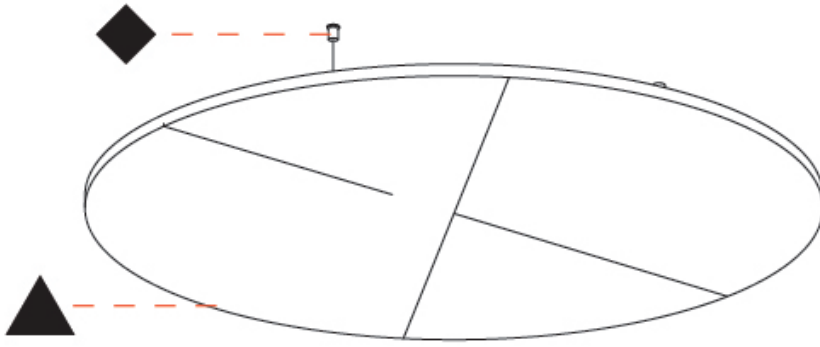

GLORIOUS ACOUSTIC PANEL SUSPENSION

A300702-

PROJECT _____

TYPE _____

SPECIFIER _____

QUANTITY _____

DATE _____

A