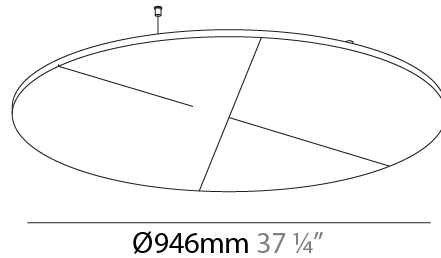

PROJECT	_____
TYPE	_____
SPECIFIER	_____
QUANTITY	_____
DATE	_____

GLORIOUS ACOUSTIC PANEL SUSPENSION

A300702-

base number	_____	_____	_____
	Finishes (Diamond)	Acoustic Options	Cable Length

1. To build a product code in our configurator select the specify button on the base model # product page
2. To build a manual product code on this datasheet choose from the options listed below in blue font and add the suffix to the base model #

GENERAL

Series: Glorious Acoustic Panel
Partner: Prolicht
Division: Architectural
Installation: Suspension
Product Type: Acoustic
Mounting Location: Ceiling

PHYSICAL

Shape: Round
Diameter (mm): 946
Diameter (in): 37 1/4
Height (mm): 24
Height (in): 15/16
Holder Finish: SSR / BKV / CWI / CRY / HAB / LAG / UFT / ITA / RUA / RUR / MIC / FTG / MYG / TWT / LOD / PUS / FRO / FUP / KIA / POP / BLS / SPG / MEY / GOH / GUM / CHC / COM / ABZ / JAG
Acoustic Finish: SFW / CYW / SEE / SYN / MTS / PMB / TTN / CYB / STO / DPE / BES / SHB / ARE / ANE / VRD / CRF
Fixture Material: Aluminum
Primary Material: Acoustic
[Cable Details: 2000mm / 6000mm Transparent Cable](#)

ELECTRICAL

LED

OPTICAL

RATINGS AND CERTIFICATIONS

Certified By: CSA Certified to UL and CSA Standards
IP rating: IP20