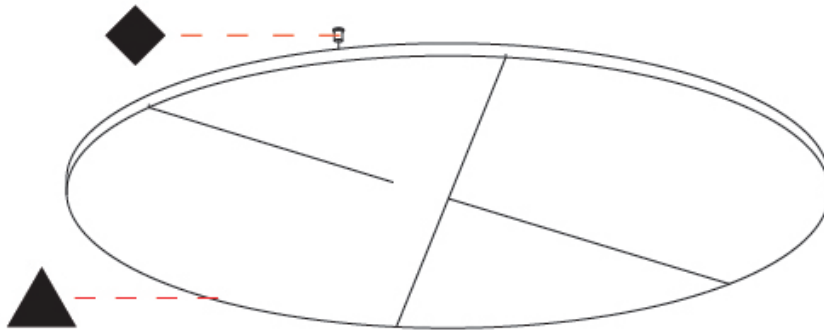

GLORIOUS ACOUSTIC PANEL SUSPENSION

A300703-

PROJECT

TYPE

SPECIFIER

QUANTITY

DATE