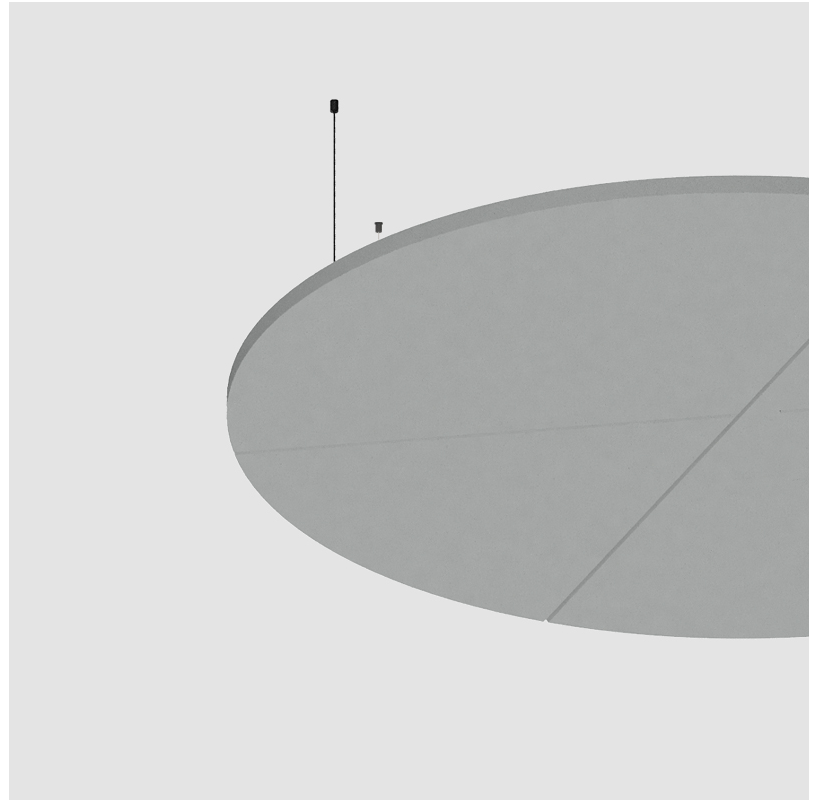

PROJECT	_____
TYPE	_____
SPECIFIER	_____
QUANTITY	_____
DATE	_____

GLORIOUS ACOUSTIC PANEL SUSPENSION

A300700-

base number	Finishes (Diamond)	Acoustic Options	Cable Length

1. To build a product code in our configurator select the specify button on the base model # product page
2. To build a manual product code on this datasheet choose from the options listed below in blue font and add the suffix to the base model #

GENERAL

Series: Glorious Acoustic Panel
Partner: Prolicht
Division: Architectural
Installation: Suspension
Product Type: Acoustic
Mounting Location: Ceiling

PHYSICAL

Shape: Round
Diameter (mm): 446
Diameter (in): 17 ⁹/₁₆
Height (mm): 24
Height (in): 15/16
Holder Finish: SSR / BKV / CWI / CRY / HAB / LAG / UFT / ITA / RUA / RUR / MIC / FTG / MYG / TWT / LOD / PUS / FRO / FUP / KIA / POP / BLS / SPG / MEY / GOH / GUM / CHC / COM / ABZ / JAG
Acoustic Finish: SFW / CYW / SEE / SYN / MTS / PMB / TTN / CYB / STO / DPE / BES / SHB / ARE / ANE / VRD / CRF
Fixture Material: Aluminum
Primary Material: Acoustic
Cable Details: 2000mm / 6000mm Transparent Cable

ELECTRICAL

LED

OPTICAL

RATINGS AND CERTIFICATIONS

Certified By: CSA Certified to UL and CSA Standards
IP rating: IP20